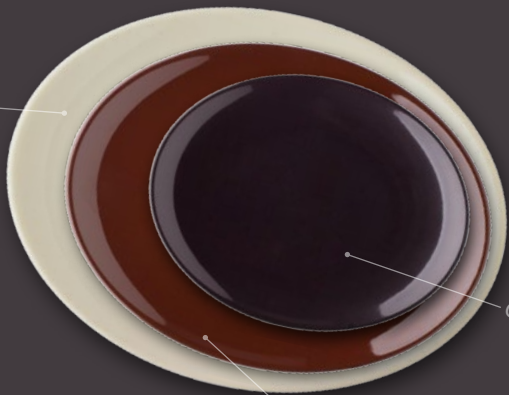

*ReMa*

*le Choco*

noir

brun

crème

CHC2124  
flat plate 24 cm

CHC2116  
dessert plate 16 cm

CHN2121  
dessert plate 21 cm

CHB2127  
flat plate 27 cm

CHC2130  
flat plate 30 cm

le Choco

CHC2127  
flat plate 27 cm

CHC2121  
dessert plate 21 cm

CHB2124  
flat plate 24 cm

CHN2127  
flat plate 27 cm

CHB2121  
dessert plate 21 cm

le Choco

CHC3032  
oval plate 32 cm

CHC3020  
oval plate 20 cm

CHB3028  
oval plate 28 cm

CHC3028  
oval plate 28 cm

CHN1413  
bowl 13 cm

CHB1413  
bowl 13 cm

CHC1413  
bowl 13 cm

CHN3020  
oval plate 20 cm

CHC1416  
bowl 16 cm

le Choco

CHC1926  
pasta plate 26 cm

CHB1926  
pasta plate 26 cm

CHN1926  
pasta plate 26 cm

CHB1923  
deep plate 23 cm

CHC1923  
deep plate 23 cm