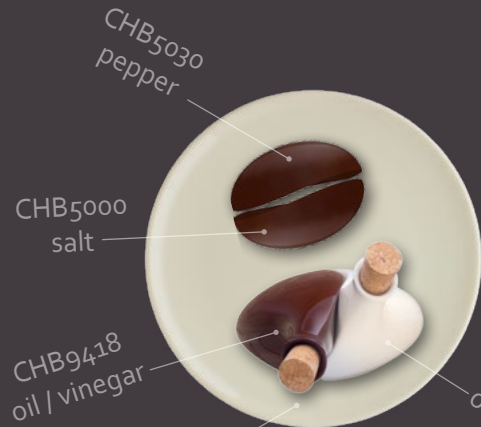

CHN3020  
oval plate 20 cm

CHC1416  
bowl 16 cm

le Choco

CHC1926  
pasta plate 26 cm

CHB1926  
pasta plate 26 cm

CHN1926  
pasta plate 26 cm

CHB1923  
deep plate 23 cm

CHC1923  
deep plate 23 cm

*le Choco*

CHN1711  
saucer 11 cm

CHC1711  
saucer 11 cm

CHN1816  
saucer 16 cm

CHB1816  
saucer 16 cm

CHB1711  
saucer 11 cm

CHC1816  
saucer 16 cm

CHCo815  
coffee cup 15 cl

CHC1714  
saucer 14 cm

CHCo808  
espresso 8 cl

CHCo622  
coffee cup 22 cl

CHC17A4  
saucer 14 cm

le Choco

le Choco

le Choco

salvini